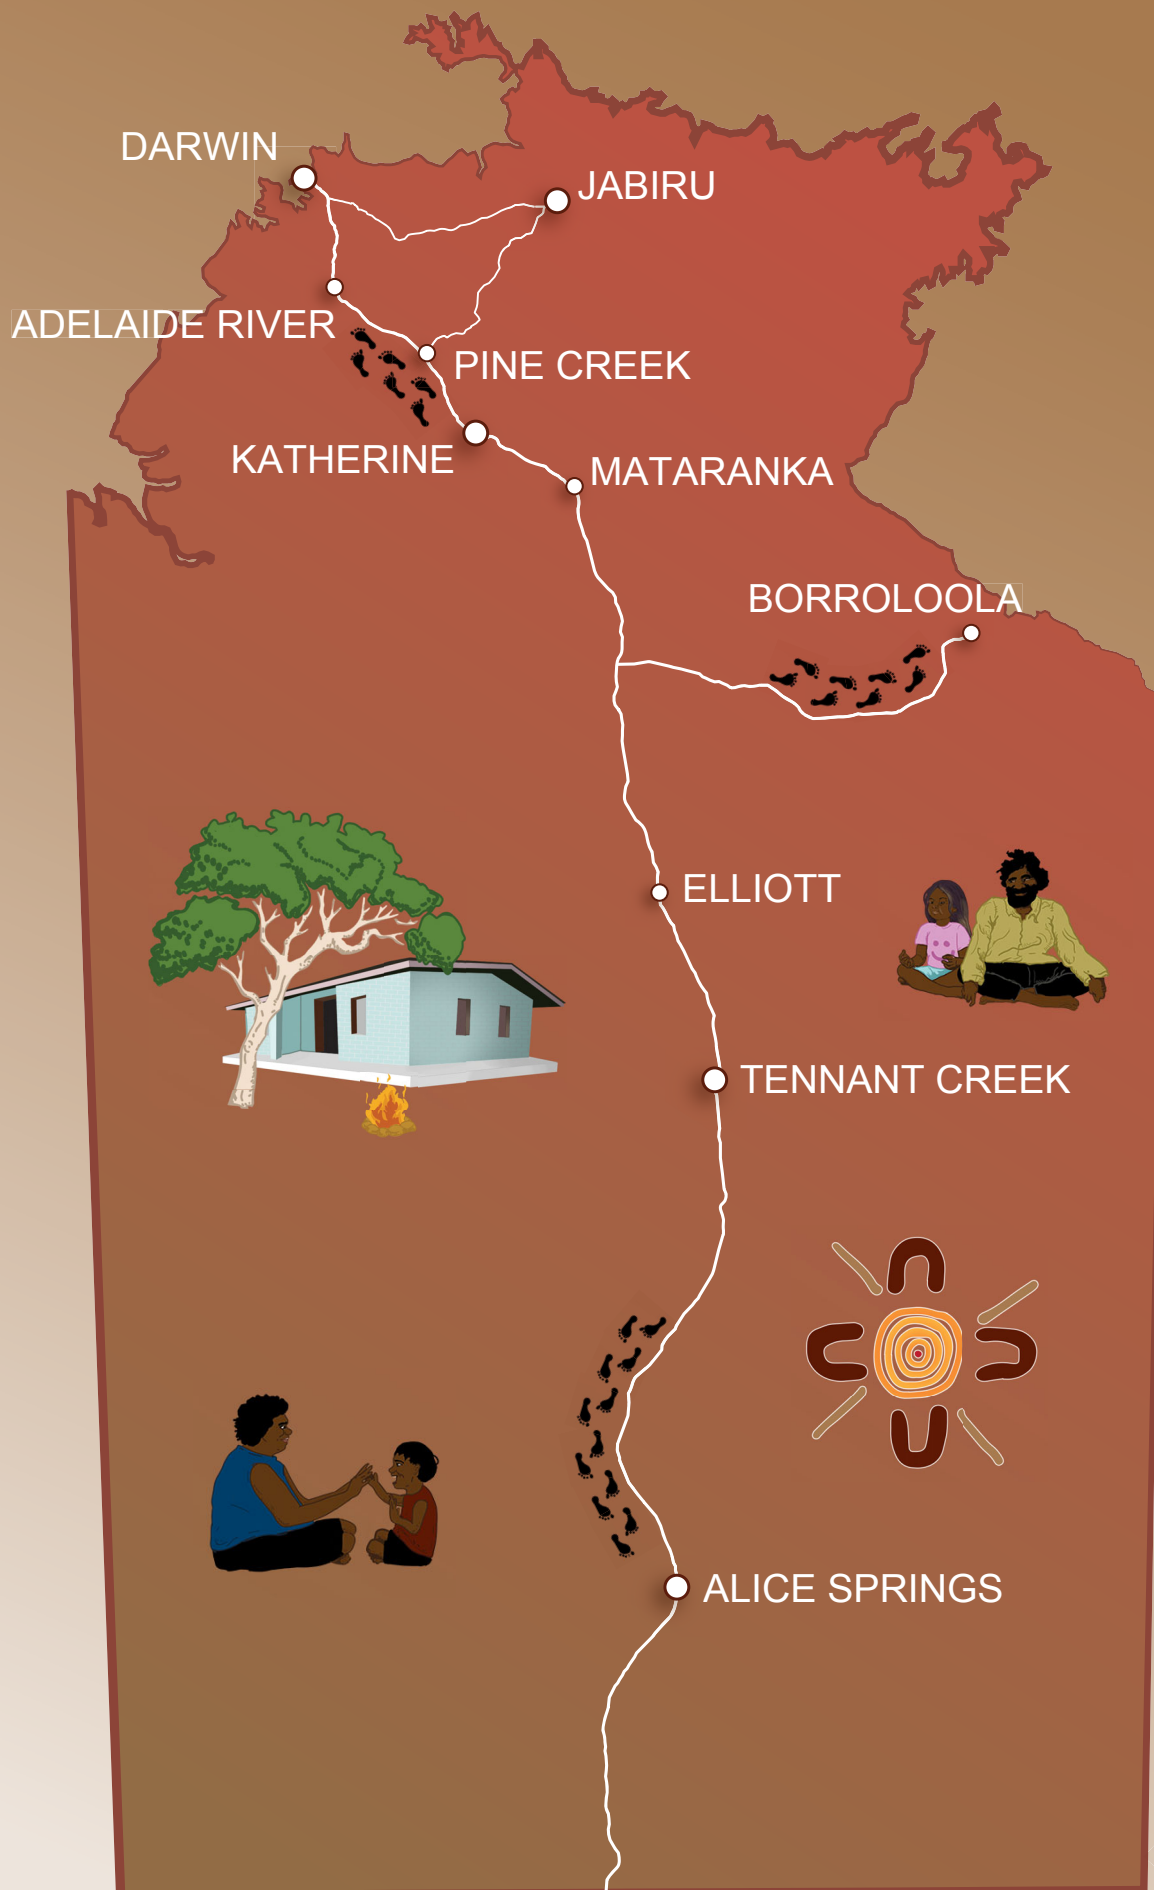

Town camps in the Northern Territory

Darwin

6 town camps
124 dwellings
418 people

Adelaide River

1 town camp
9 dwellings
30 people

Jabiru

1 town camp
10 dwellings
40 people

Pine Creek

1 town camp
4 dwellings
16 people

Katherine

2 town camps
35 dwellings
231 people

Mataranka

1 town camp
8 dwellings
150 people

Borroloola

4 town camps
84 dwellings
551 people

Elliott

2 town camps
46 dwellings
302 people

Tennant Creek

7 town camps
78 dwellings
414 people

Alice Springs

18 town camps
289 dwellings
1358 people